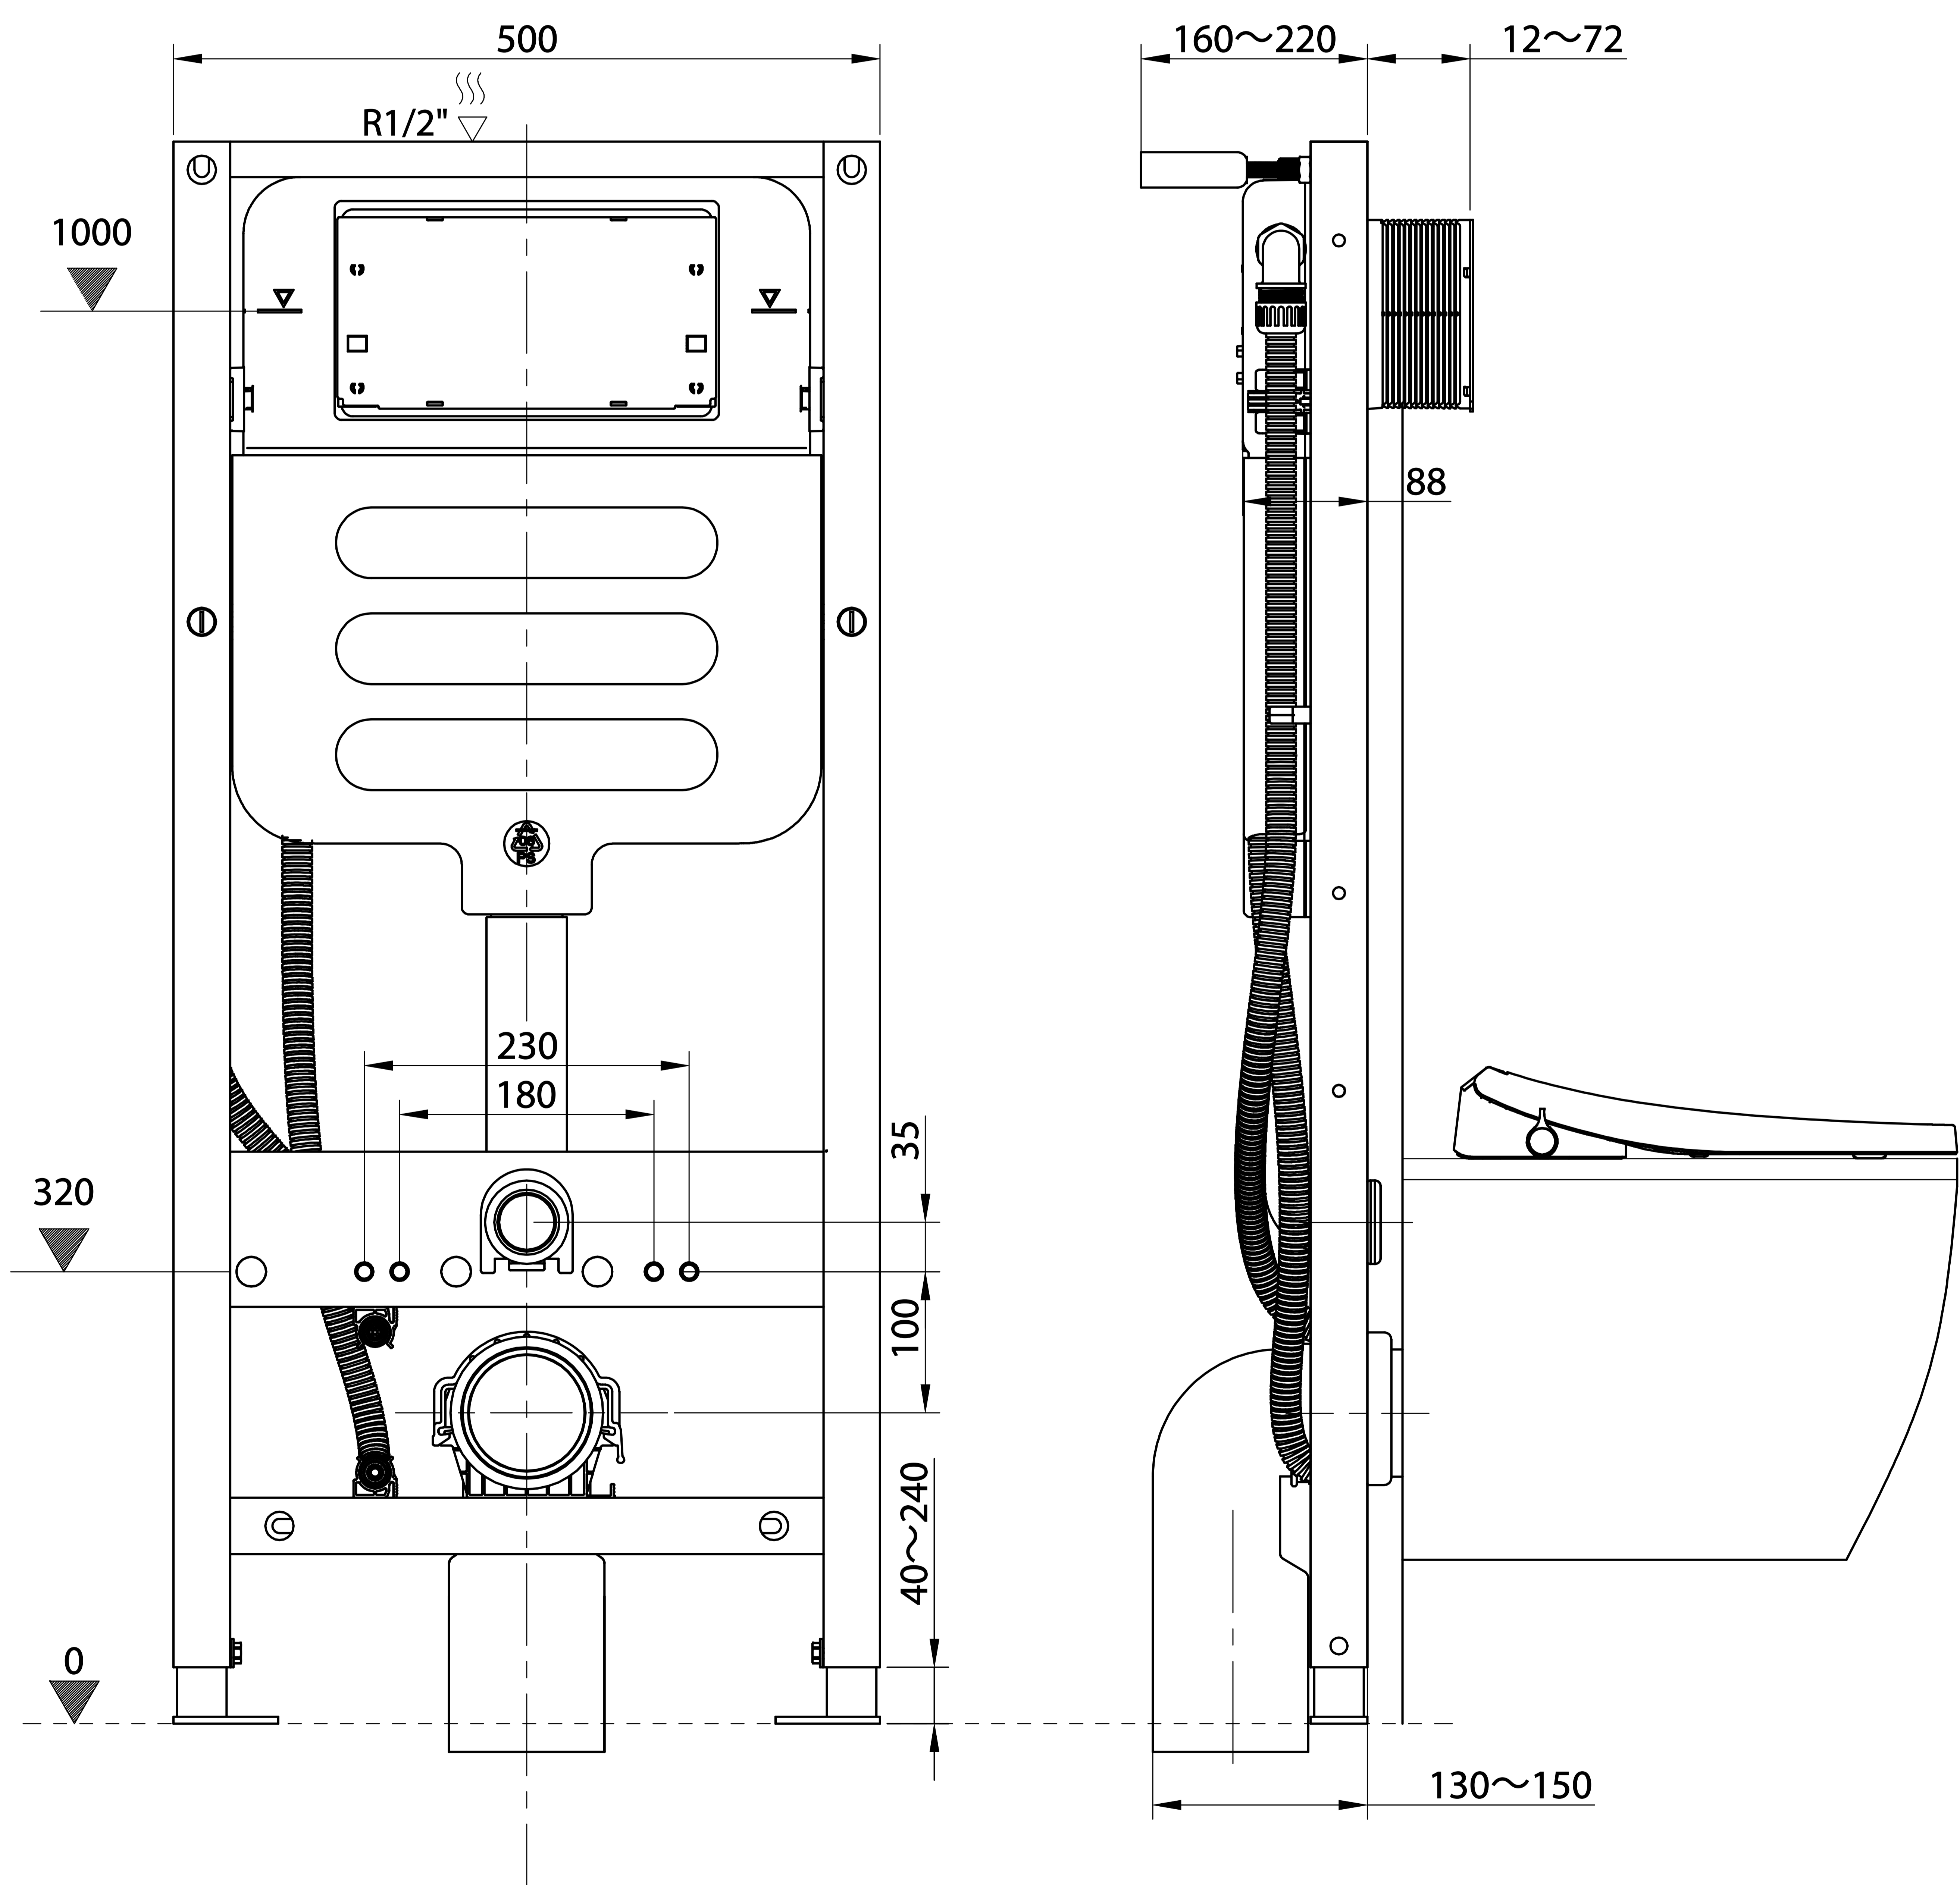

Concealed Pneumatic Cistern With Full Frame Flush

Product Code : 1506

Technical Drawing

All dimension are in mm